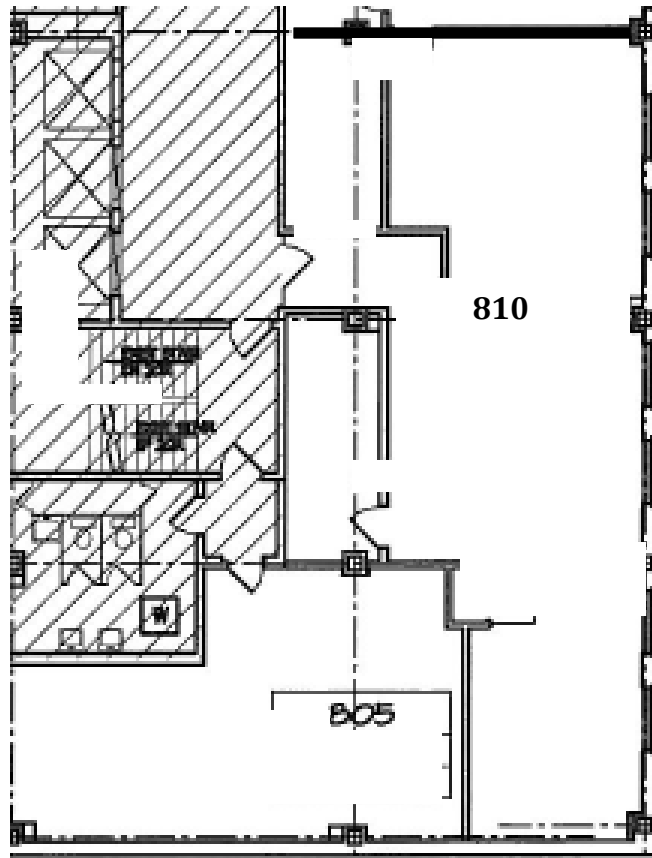

Northwestern Building

SUITE 810 & 805

2158 Rentable Square Feet
(min.contiguous sft 656)

For more information about the Northwestern Building availability,
please contact Wendy Bednar at 612.327.2231