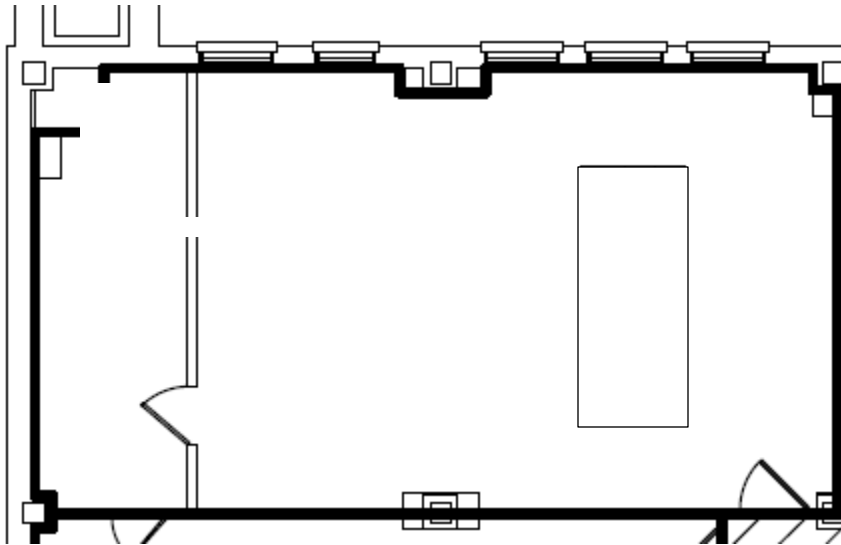

# Northwestern Building

SUITE 590

929 Rentable Square Feet

For more information about the Northwestern Building availability,  
please contact Wendy Bednar at 612.327.2231