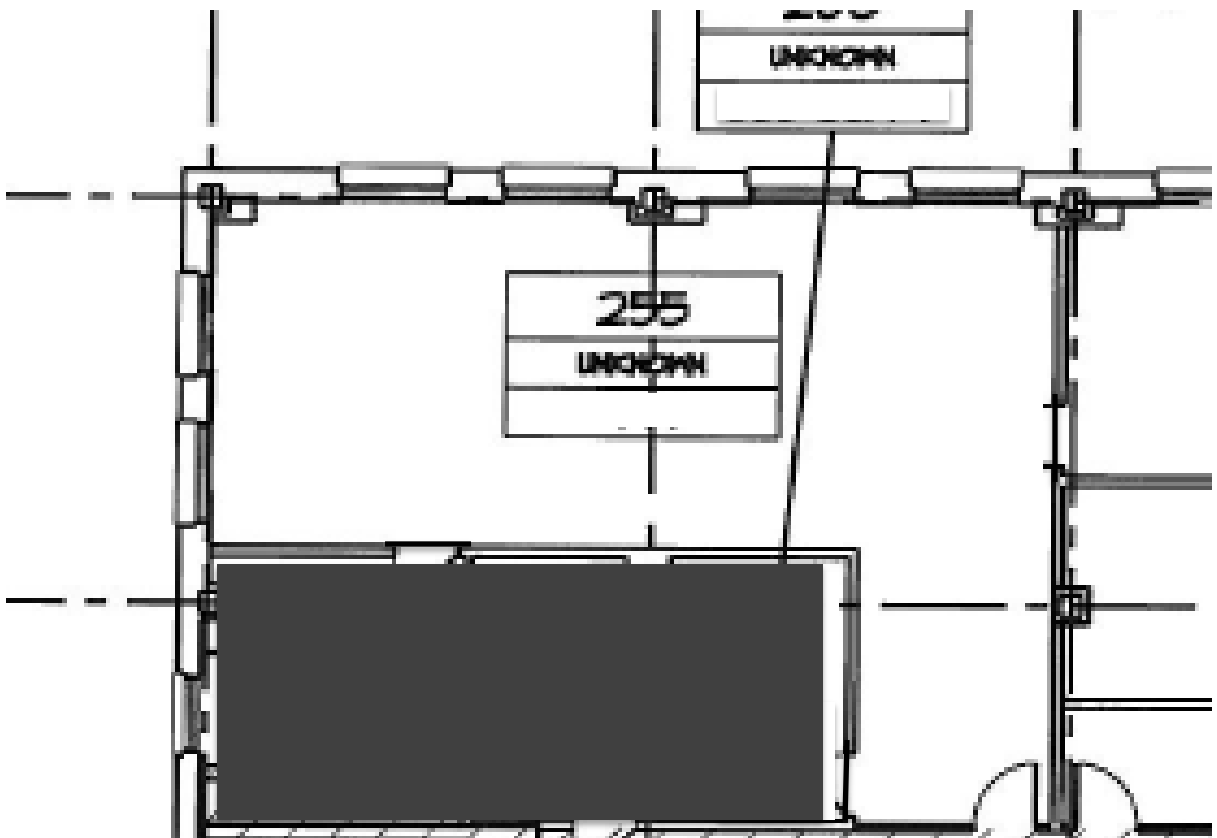

# Northwestern Building

SUITE 255

899 Rentable Square Feet

For more information about the Northwestern Building availability,  
please contact Wendy Bednar at 612.327.2231