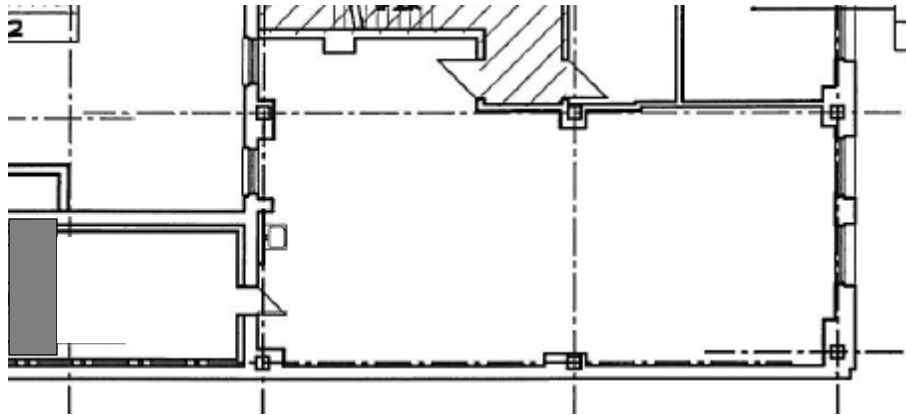

Northwestern Building

SUITE 110

1229 Rentable Square Feet

For more information about the Northwestern Building availability,
please contact Wendy Bednar at 612.327.2231