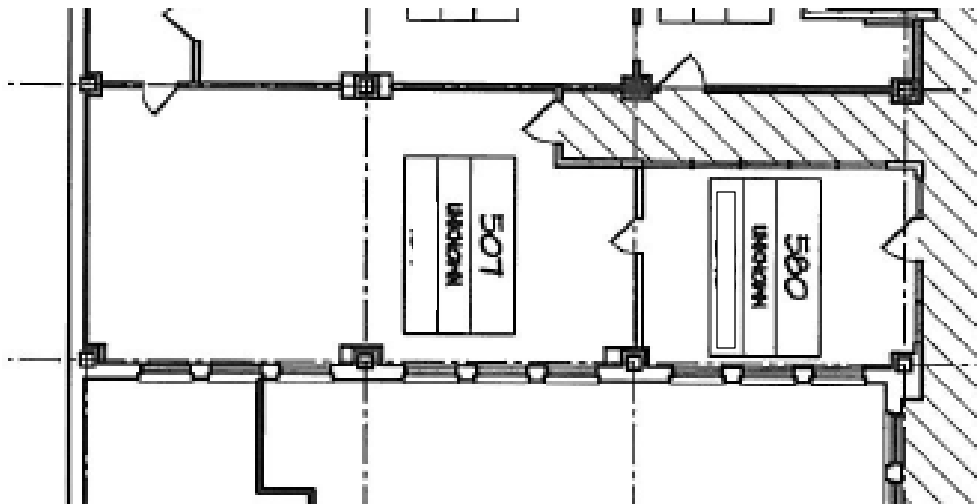

# Northwestern Building

1201 Rentable Square Feet  
(#507 - 334 rsf & #580 - 867 rsf)

For more information about the Northwestern Building availability,  
please contact Wendy Bednar at 612.327.2231